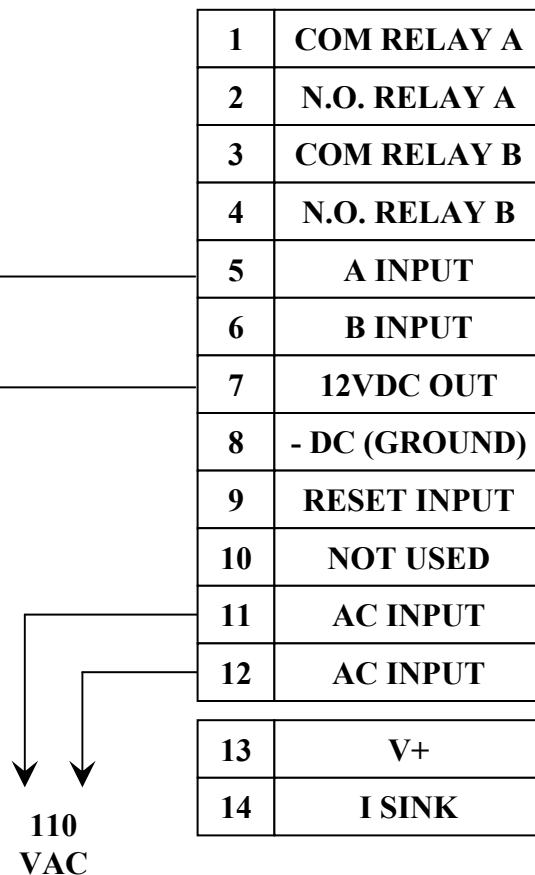

1800 SERIES WATER METER WIRING

ISTEC MODEL 9503 & 9504

**1800 SERIES
WATER METER**

WHITE WIRE

BLACK WIRE

**GROUND CABLE
SHIELD**

5 PARK LAKE ROAD, SPARTA, NJ 07871
 PHONE: (973) 383-9888 FAX: (973) 383-9088 www.istec-corp.com